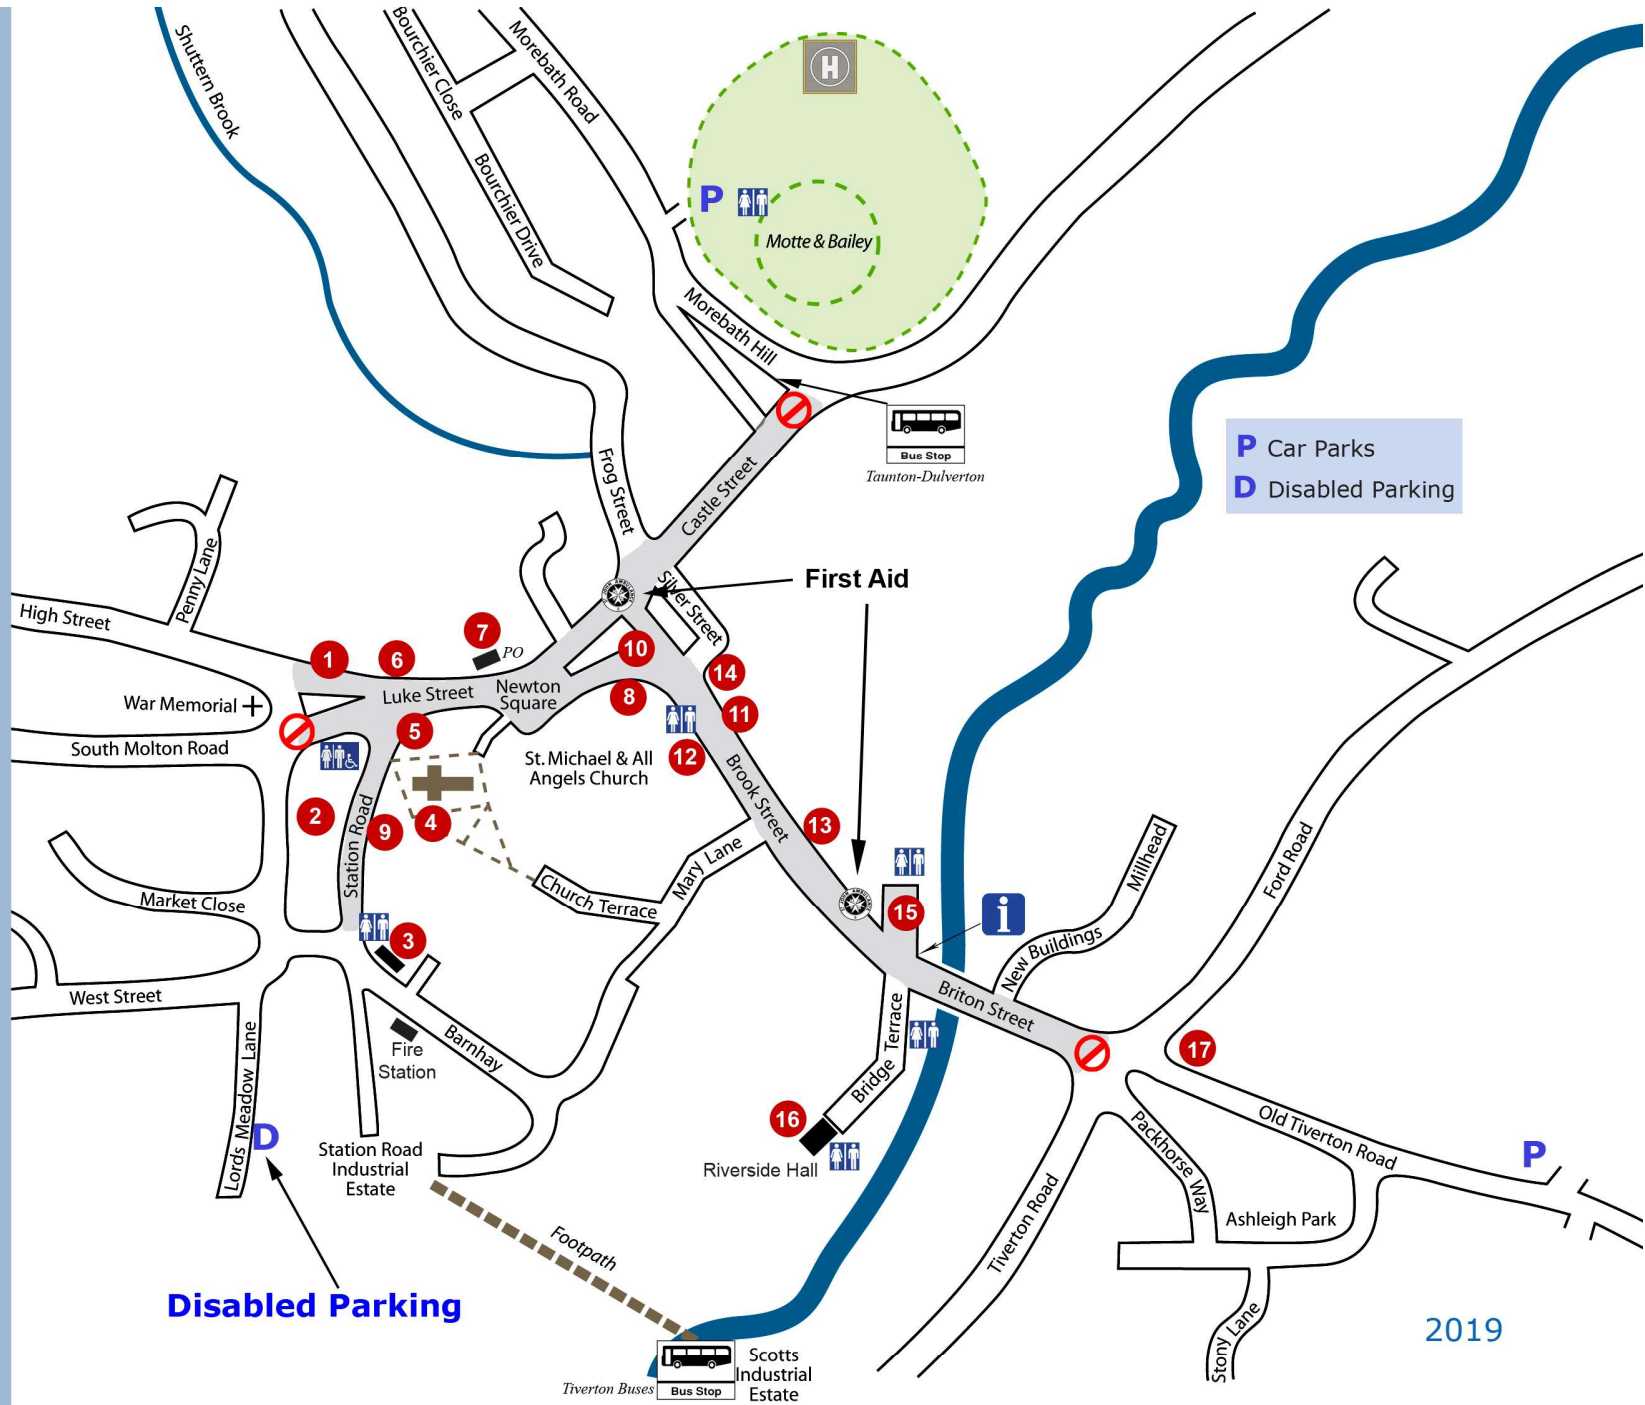

- 1 Exmoor Ponies
- 2 Fun Fair
- 3 Community Hall - Café
- 4 Church - Craft Fair
- 5 The Swan
- 6 Bridge House
- 7 Spar Shop - Post Office
- 8 The White Horse
- 9 LARC
- 10 Live Music
- 11 Fish & Chip Shop
- 12 Toucan Café & Bistro
- 13 Costcutters
- 14 Bakery
- 15 Local Produce & Traditional Skills
- 16 Riverside Hall, Café
- 17 Quarryman's Rest Inn

(Shaded area = Road closures)

Disabled Parking

2019