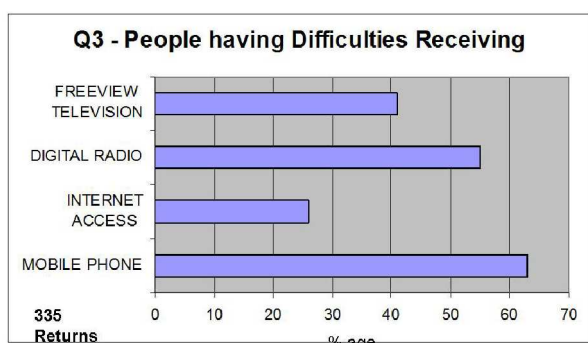

Bampton Parish Questionnaire.