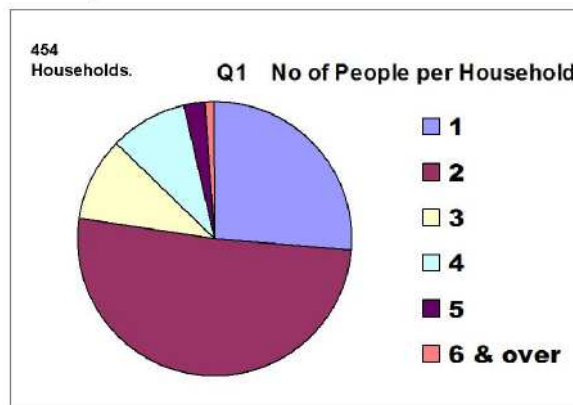

### Bampton Parish Questionnaire.

- Questionnaires were collected and analysed in June 2012.
- Some 458 Questionnaires were returned.
- This represents the views of 58% of the households in the Parish.
- It includes the views of 865 people.
- Samples of the Responses to Questions raised follow:-

### Bampton Parish Questionnaire.