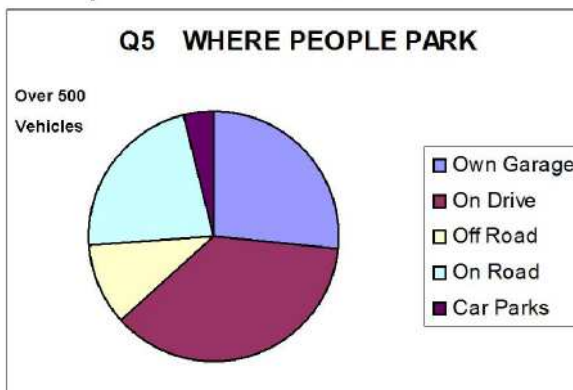

Bampton Parish Questionnaire.