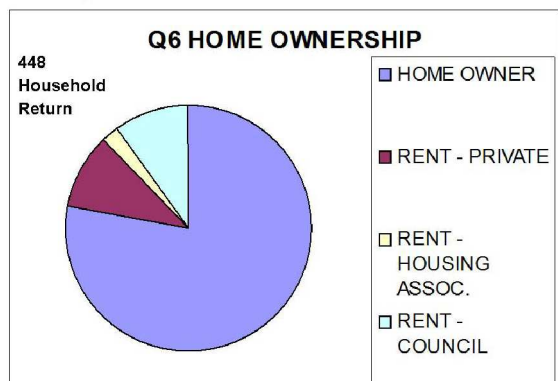

Bampton Parish Questionnaire.